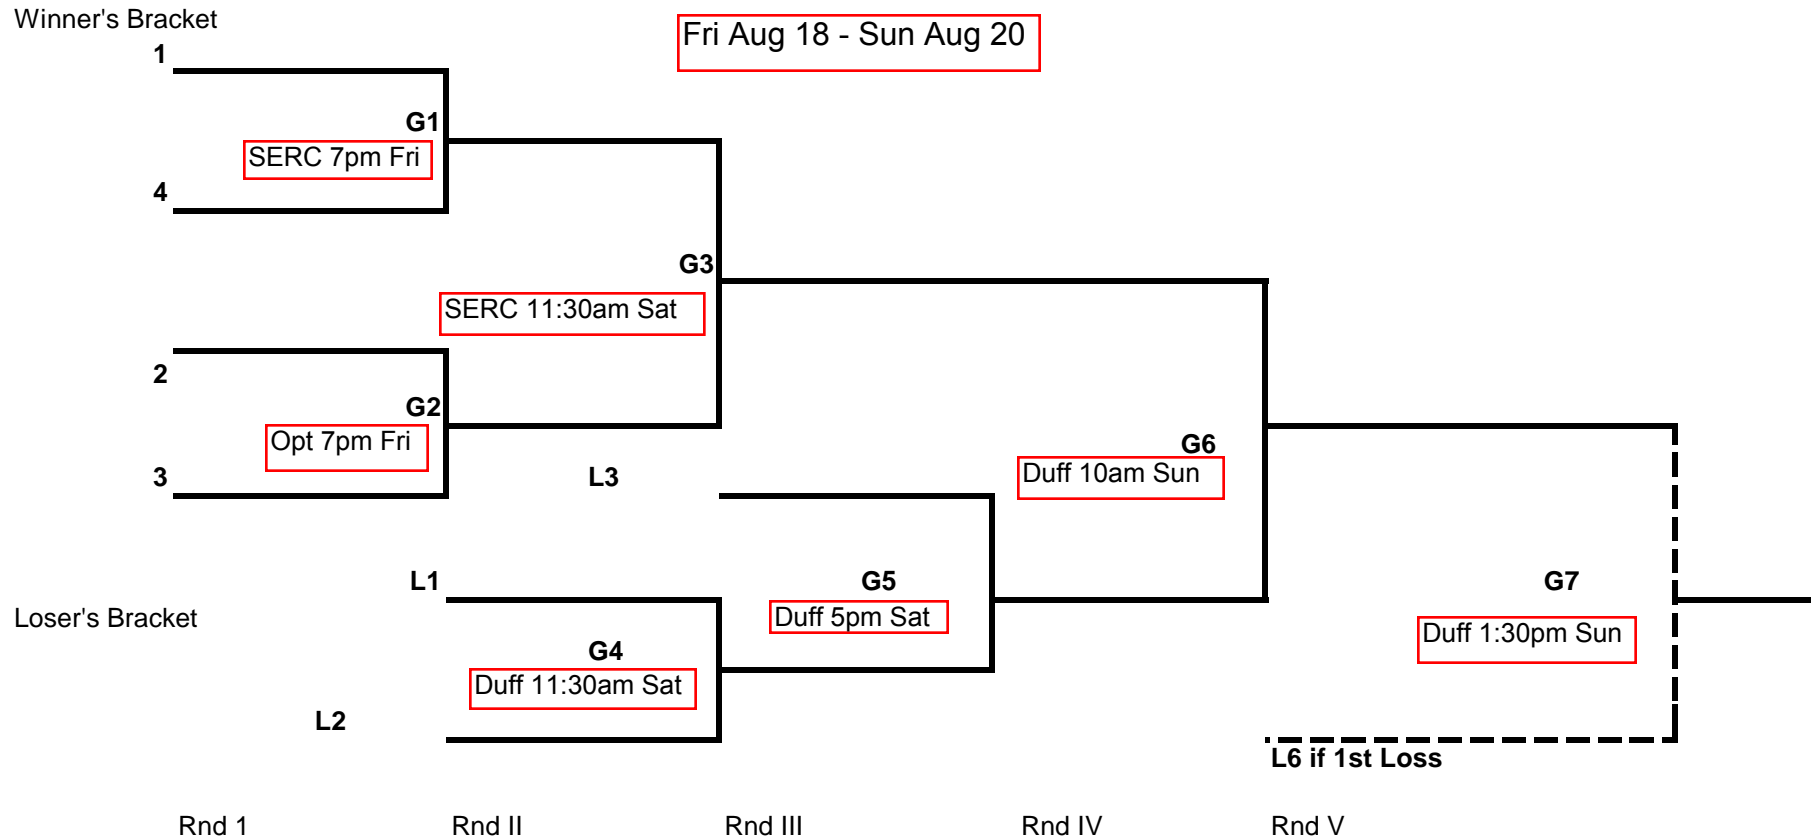

4 Team Double Elimination Tournament Seeded

Five team divisions will use this format as well. 4th place & 5th place play best 2 of 3 to enter tournament.